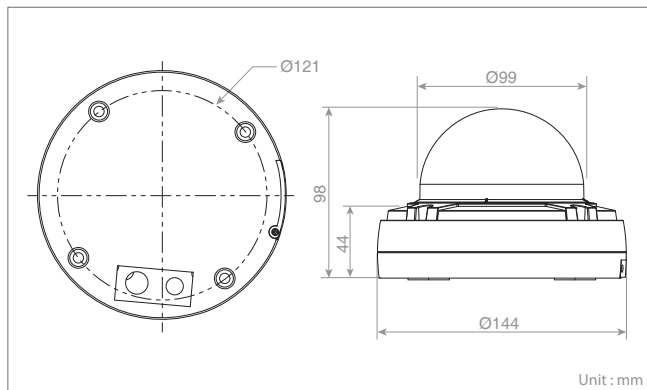

Unit : mm

NVH-78K1V

8MP IR Motorized Vandal Dome Network Camera

Key Features

- H.265, H.264 Support
- 8MP(4K) Resolution
- Motorized 3.6~11mm Lens
- P-Iris
- True WDR
- 28 IR LEDs for 30m Coverage
- Alarm In/Out(1/1), Audio In/Out(1/1)
- Micro SD Card(SDHC, SDXC)
- PoE, 12VDC
- IP66, IK10