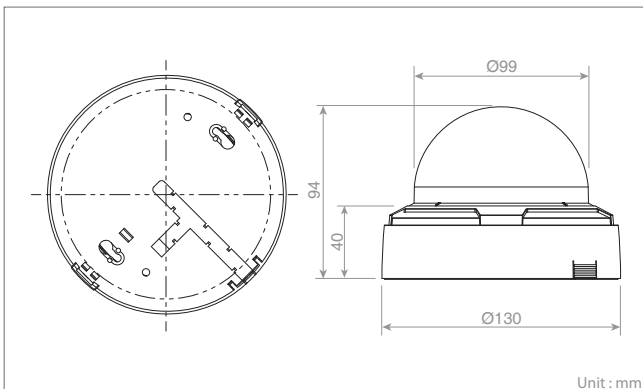

Dimension

Specifications are subject to change without notice.