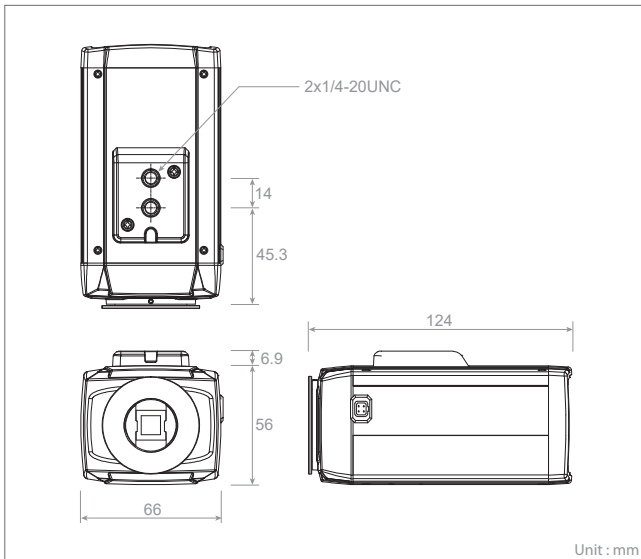

Dimension

Unit : mm

HITRON SYSTEMS INC.

5953-85, Seodong-daero, Samjuk-myeon, Anseong-si, GyeongGi-Do, 17515, Korea

T : 031-670-9100 / F : 031-670-9199 / E : inquiry@hitron.co.kr

Copyright © 2020 HITRON INC. All right reserved.