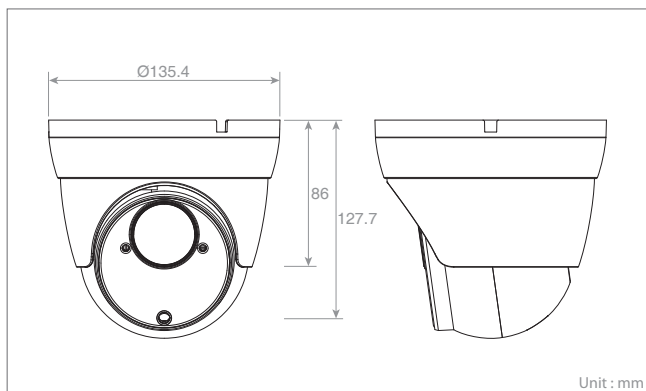

Dimension

Specifications are subject to change without notice.