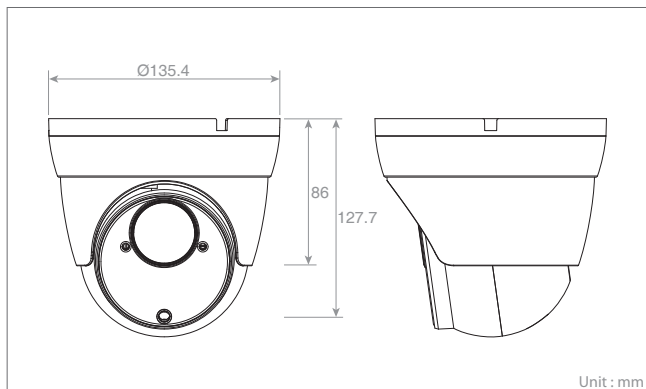

Dimension

Specifications are subject to change without notice.