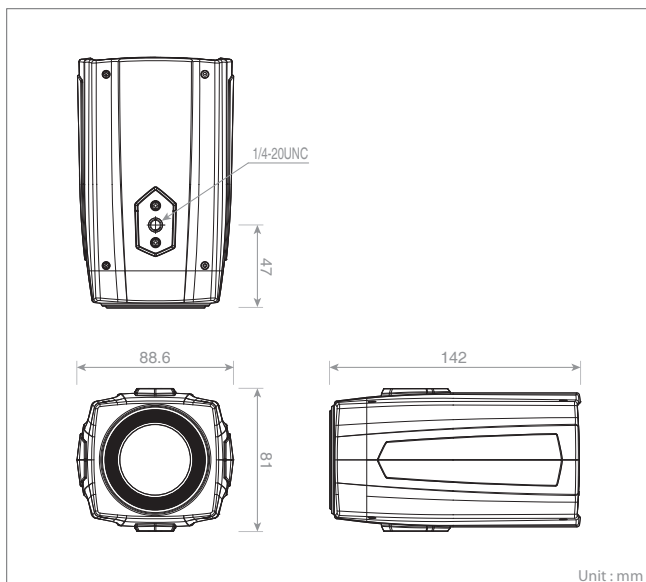

TZT-2203D1

30X 2MP HD Hybrid AF Box Camera

Key Features

- Hybrid HD Analog Camera : AHD, HD-TVI or CVBS
- Sony STARVIS CMOS Sensor
- 2MP Resolution(AHD, HD-TVI)
- Optical Zoom 30X, Digital Zoom 16X
- True WDR, True Day & Night
- RS-485/422 Control Output
- Alarm In/Out(1/1)

Dimension

Technical Specifications

Model	TZT-2203D1	
IMAGE		
Lens	Optical Zoom 30X, 4.3~129mm	
Angle of View	61.8~2.9°(H)	
Image Sensor	Type	1/2.8" SONY STARVIS CMOS Sensor
	Pixels	1945(H)x1097(V)
Min. Illumination	Color : 0.35Lux / BW : 0.013Lux@50IRE	
Scanning Mode	Progressive Scan	
Wide Dynamic Range	True WDR	
Day and Night Mode	True D/N(Auto, Day, Night)	
Noise Reduction	3DNR	
Digital Zoom	16X	
Exposure Control	Auto, Manual, Shutter Priority, Iris Priority	
White Balance Control	Auto, Manual, Incandescent, Fluorescent, Outdoor	
Back Light Compensation	Yes	
Image Effect	Flip, DIS, Defog	
Shutter Speed	25/30fps : Auto(1/30,000~x8 sec), Manual 50/60fps : Auto(1/50,000~x8 sec), Manual	
VIDEO		
Resolution	HD-TVI : 1080p@25/30fps, 720p@25/30/50/60fps AHD : 1080p@25/30fps	
Video Output	HD-TVI or AHD, Composite	
FUNCTION		
Preset	240	
Tour	8	
Home Function	Yes	
Privacy Mask Zone	16 Programmable Zones	
EXTERNAL IN/OUT		
Video HD Output	BNC Jack	
Video Composite Output	BNC Jack	
Alarm	1 Input, 1 Output(Terminal Block)	
Control	Coaxial Communication	
	RS-485/422, Baud Rate : 2400~38400bps(Default : 9600bps)	
ID(Camera Address)	1~3999	
ETC		
Operating Humidity	0~90%RH(Non-Condensing)	
Operating Temperature	-10~+50 °C	
Power Supply	12VDC	
Power Consumption	550mA(6.6W)	
Dimension	88.6(W)x81(H)x142(D)mm	
Net Weight	Approx. 600g	