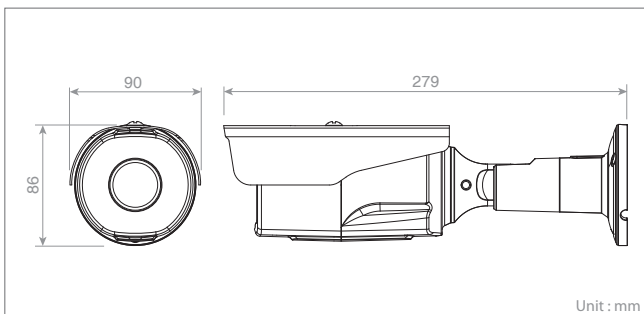

Software

- SmartManager
- Titanium 2.0
- Titanium Mobile

Optional Accessory

- HJB200(Junction Box)

Dimension

NUH-52J1

2MP IR WDR Motorized Bullet Network Camera

Key Features