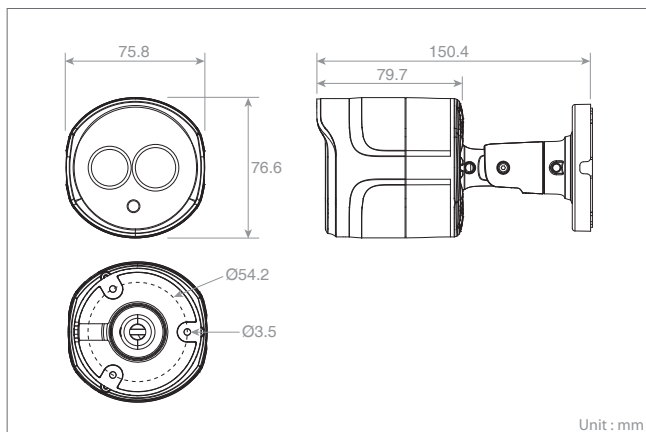

Dimension

Specifications are subject to change without notice.