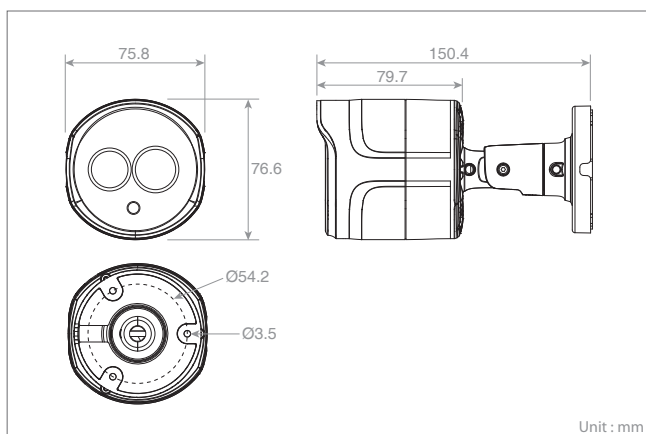

Dimension

Specifications are subject to change without notice.