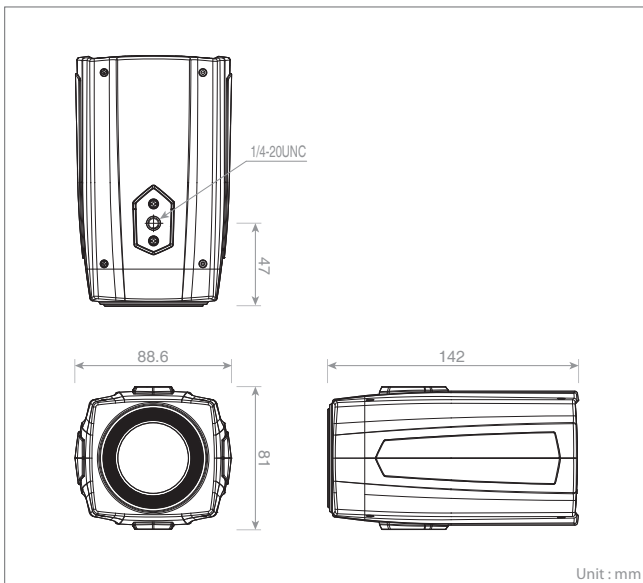

Dimension

Specifications are subject to change without notice.