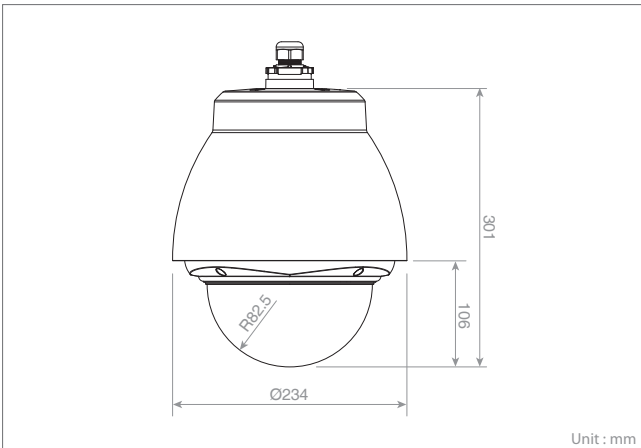

Software

- SmartManager
- NC-Titanium
- Tive HD
- Titanium Plus VMS

Optional Accessory

- HDB241(Housing Ceiling Bracket)
- HDB242(Housing Wall Bracket)
- HCM201(Roof & Parapet Mount)

Dimension

Unit : mm