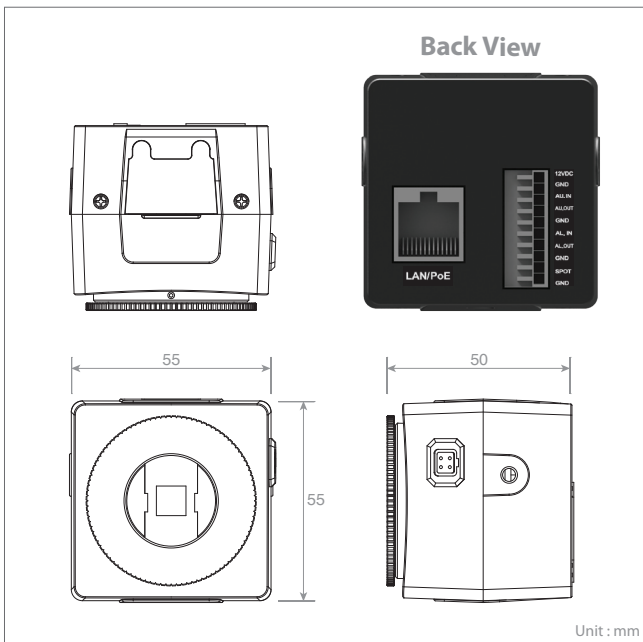

Software

- SmartManager
- NC-Titanium
- Tive HD
- Titanium Plus VMS

Dimension

NEX-3295

Full HD Professional Miniature Square Camera

Key Features

- Full HD(1920x1080) Resolution, 25/30fps
- C/CS Mount Lens Available(Lens Not Included)
- True WDR(120dB)
- Composite Video Output
- Audio In/Out(1/1), Alarm In/Out(1/1)
- Micro SD Card up to 32GB
- PoE, 12VDC