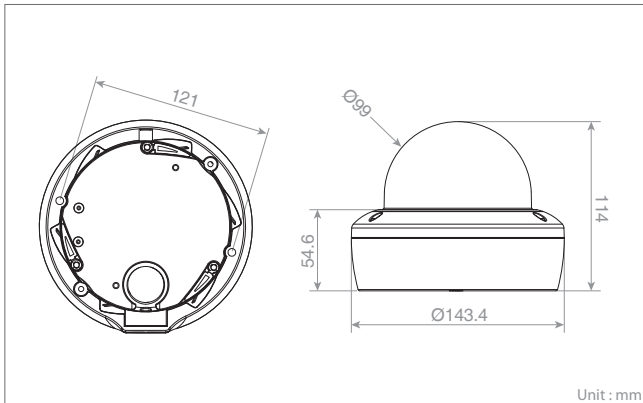

Dimension

Unit : mm

Specifications are subject to change without notice.