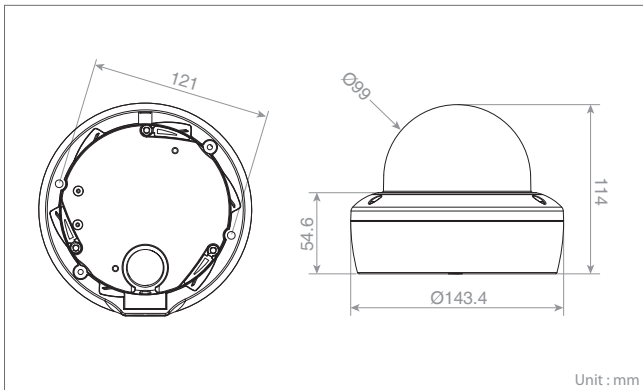

Dimension

Specifications are subject to change without notice.