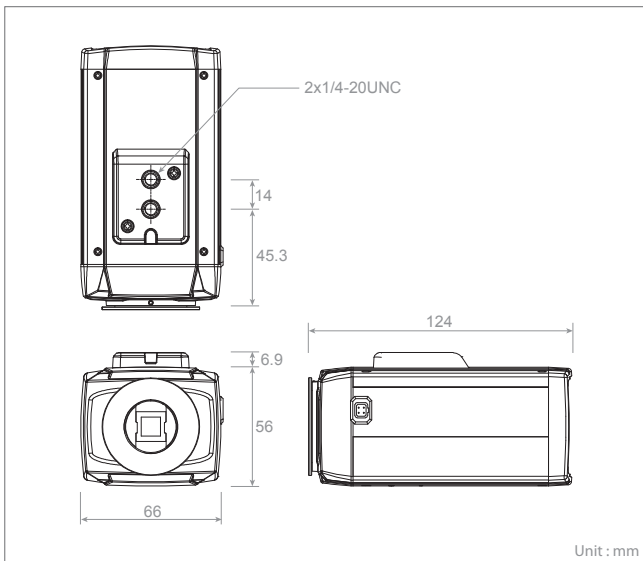

Software

- SmartManager
- NC-Titanium
- Tive HD
- Titanium Plus VMS

Optional Accessory

- HCH Housing Series
- HCS Bracket Series

Dimension

Key Features

- Full HD(1920x1080) Resolution
- C/CS Mount Lens
- True Day & Night
- D-WDR(ATR-EX)
- Audio In/Out(1/1), Alarm In/Out(1/1)
- SD Card Up to 128GB
- PoE, 12VDC