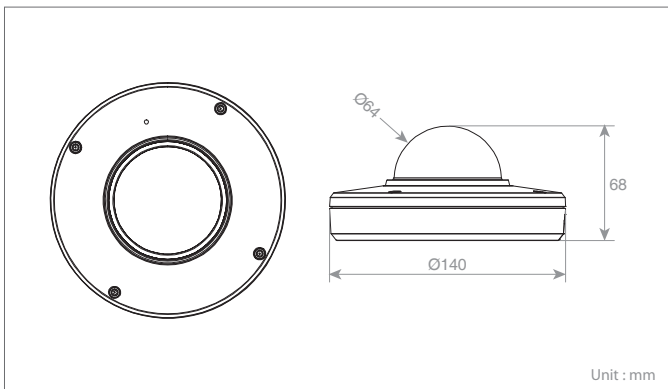

Software

- SmartManager
- NC-Titanium
- Tive HD
- Titanium Plus VMS

Dimension

NVT-7202/7212

Full HD Mini Vandalproof Pan/Tilt Dome Network Camera

Key Features

- Full HD(1920x1080) Resolution with Compact Design
- 3.7mm Fixed Lens(F=1.8)
- WiFi(NVT-7202)
- Alarm Input(1), Alarm Output(1)
- Composite Output
- SD Card Up to 32GB
- PoE, 12VDC