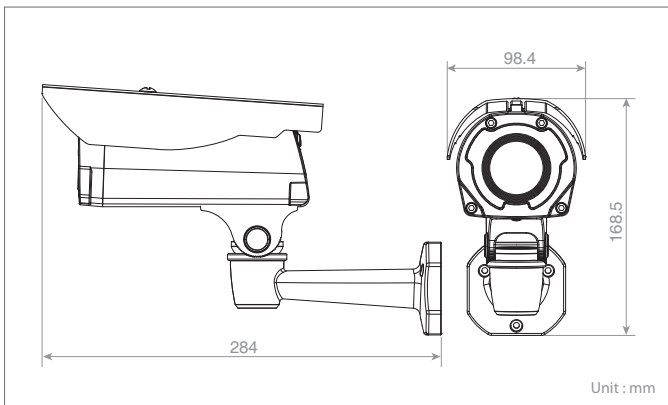

Specifications are subject to change without notice.

NUX-2245R/2265R

Full HD WDR, Built-in IR LED & VCA Professional Bullet Network Camera

Key Features

- Full HD(1920x1080) 50/60fps, 25/30fps
- Vari-Focal 2.8~11mm(F1.4)
- True WDR(120dB)
- True Day & Night
- 32 IR LEDs For 25M Coverage
- Alarm Input(1), Alarm Output(1), Audio Input(1), Audio Output(1)
- Easy IP Address Setup by Wired Remote Controller(Remote Controller Optional)
- SD Card Up to 32GB
- PoE, 12VDC