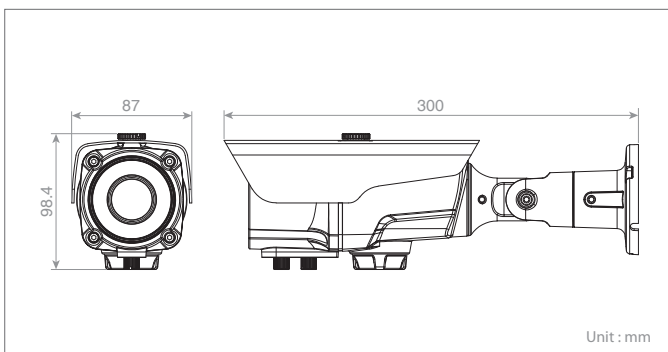

Dimension

Key Features

- Full HD(1920x1080) Resolution
- Vari-Focal 3.5~16.0mm(F=1.2, DC IRIS)
- True Day & Night
- 36 IR LEDs For 30M Coverage
- SD Card Up to 32GB
- PoE, 12VDC
- IP67

Technical Specifications

Model	NUT-8224R / NUT-8224D	
IMAGE		
Lens	Varif-Focal 3.5~16mm, F1.2, DC IRIS	
Angle of View	26~85°(H)	
Image Sensor	Type	1/2.8" Sony Exmor CMOS Sensor
	Pixels	2,000(H)x1,241(V)
Min. Illumination	Color : 0.2 Lux@F1.2 50IRE, BW : 0 Lux@F1.2 50IRE(IR LED On)	
Scanning Mode	Progressive Scan	
Day and Night Mode	True Day & Night(Auto, Day, Night)	
Noise Reduction	2DNR	
Digital Zoom	Yes(ROI)	
Exposure Control	Auto, Hold Current	
White Balance Control	Auto, Incandescent, Fluorescent, Outdoor	
Back Light Compensation	Yes	
Image Effect	Flip, Mirror	
Flicker Free Mode	50Hz, 60Hz	
Shutter Speed	Auto(1/20,000~1/30sec, 1/15, 1/8, 1/4 Slow Shutter), Manual	
IR Illuminator	Quantity	36 IR LEDs
	Angle	76°(H)
	Distance	Up to 30M
VIDEO/AUDIO		
Compression	H.264(Baseline, Main, High Profile), MJPEG	
Bitrate Control	CBR, VBR	
Resolution	1920x1080, 1280x720/1024, 704x480/576, 640x480, 352x240/288, 320x240	
Frame Rate	Max. 25/30fps	
Streaming	Max. 25/30fps(Triple Stream : H.264x2, MJPEGx1)	
SYSTEM		
Motion Detection Area	16 Programmable Area(Include Area 8, Exclude Area 8)	
Privacy Mask Zone	8 Programmable Zone	
FTP Uploading	MJPEG	
Event Notification	E-mail, FTP, Notification Server, XML Notification, AIHM	
Login Authority	Administrator, Operator, Guest	
Event Buffering	FTP	Pre : 30sec, Post : 30sec
	SD Record	Pre : 10sec, Post : 60sec
Manual Trigger	4 Programmable Trigger	
Security	Multi User Authority, IP Filtering, HTTPS, SSL	
Network Time Sync	NTP Server, Synchronized Computer, Manual	
Software Reset	Restart, Reset, Factory Default	
Hardware Factory Reset	Yes	
Auto Recovery	Backup, Restore	
Remote Upgrade	Web Browsing(IE, Chrome, Safari, Firefox), SmartManager, NC-Titanium	
SD Recording Mode	Event, Continuous	
NETWORK		
Protocol	TCP/IP, UDP, IPv4/v6, HTTP, HTTPS, QoS, FTP, UPnP, RTP, RTSP, RTCP, DHCP, ARP, Zeroconf, Bonjour	
Client Software	Web, SmartManager, NC-Titanium, Tive HD	
Max. User Connection	Live : 10 Users, Playback : 3 Users	
API Support	Open API, Onvif Compliance	
Mobile Support	Tive HD(Android, iOS)	
EXTERNAL IN/OUT		
Ethernet	RJ-45(10/100Base-T)	
u-SD Card	SDHC(Max. 32GB)	
ETC		
Operating Humidity	0~90% RH(Non-Condensing)	
Operating Temperature	-10~+50 °C, -30~+50 °C(W/Heater)	
Power Supply	PoE(IEEE802.3 af Compliance, Class0), 12VDC	
Power Consumption	150mA(7.2W)@PoE, 600mA(7.2W)@12VDC	
Dimension	87(W)x98.4(H)x300(L)mm	
Net Weight	1,050g	
Ingress Protection	IP67	

Specifications are subject to change without notice.