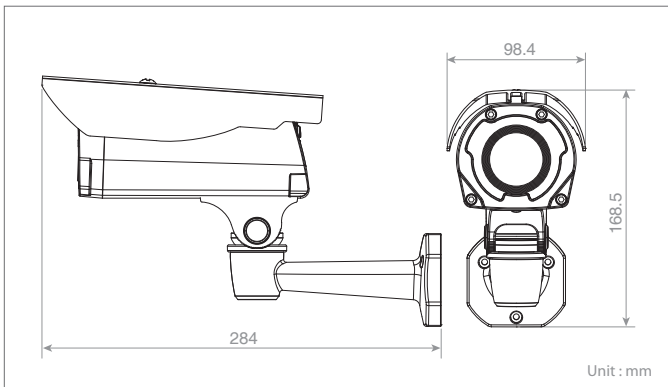

Dimension

NUT-6211R

Full HD Built-in IR LED Prossional Bullet Network Camera

Key Features

- Full HD(1920x1080) 25/30fps
- Vari-Focal 3~9mm Motorized Zoom Lens(F1.2)
- Smart Focus
- True Day & Night
- 32 IR LEDs For 25M Coverage
- Alarm Input(1), Alarm Output(1), Audio Input(1), Audio Output(1)
- Easy IP Address Setup by Wired Remote Contoller(Remote Contoller Optional)
- SD Card Up to 32GB
- PoE, 12VDC, 24VAC
- IP67

Technical Specifications