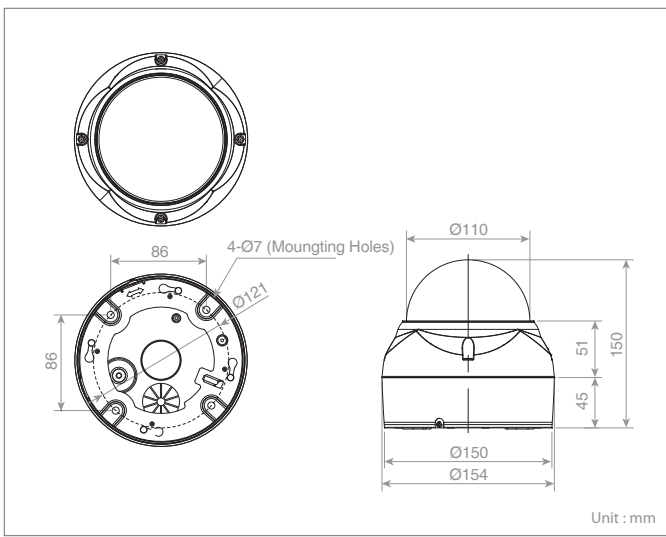

Software

- SmartManager
- NC-Titanium
- Tive HD
- Titanium Plus VMS

Optional Accessory

- HVPCB2(Ceiling Bracket)
- HVPWB2(Wall Bracket)
- HDB243(Wall Bracket)

Dimension

NMX-22032B1/22032C1

Full HD 20X Built-in VCA Vandalproof Minitrax Network Camera

Key Features

- Full HD(1920x1080) Resolution with Compact Design
- Optical Zoom 20X, Digital Zoom 12X
- True Day & Night, Digital WDR
- Max. 380°/sec Speed(Preset)
- Preset(256), Tour(8), Pattern(8), Privacy(12), Motion(16)
- Alarm Input(4), Alarm Output(1), Audio Input(4), Audio Output(1)
- VCA (DIS, Defog, Face Detection, Tampering, Line Detector, Field Detector, Absent, Auto Tracking)
- SD Card Up to 32GB
- PoE, 12VDC, 24VAC
- IP66