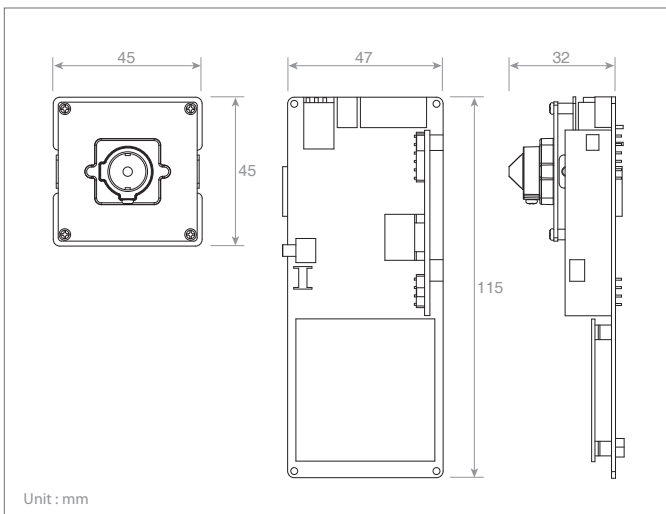

Software

- SmartManager
- NC-Titanium
- Tive HD
- Titanium Plus VMS

Dimension

Key Features

- Full HD(1920x1080) Resolution
- 4.3mm Fixed Lens(F=2.5)
- Alarm Input(1), Alarm Output(1)
- SD Card Up to 32GB
- PoE, 12VDC