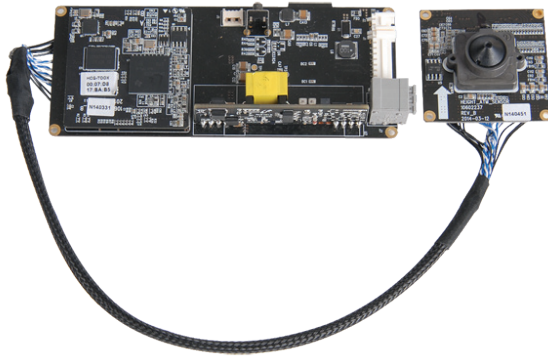

NMT-420

Full HD ATM Module Network Camera

Key Functions

- Auto Exposure, Auto White Balance
- Triple Stream(H.264, MPEG4, MJPEG)
- Onvif Profile S
- Easy Install : Zero Configuration, Discovery, PoE
- Event Boosting, FTP Image Upload, Web Casting, Open VPN, QoS, IP Filtering
- Cross Web Browsing(IE, Safari, Firefox, Chrome)
- Privacy Masking
- AiHM Event
- Event Buffering

Software

- SmartManager
- NC-Titanium
- Tive HD
- Titanium Plus VMS

Dimension

Key Features

- Full HD(1920x1080) Resolution
- 4.3mm Fixed Lens(F=2.5)
- Alarm Input(1), Alarm Output(1)
- SD Card Up to 32GB
- PoE, 12VDC