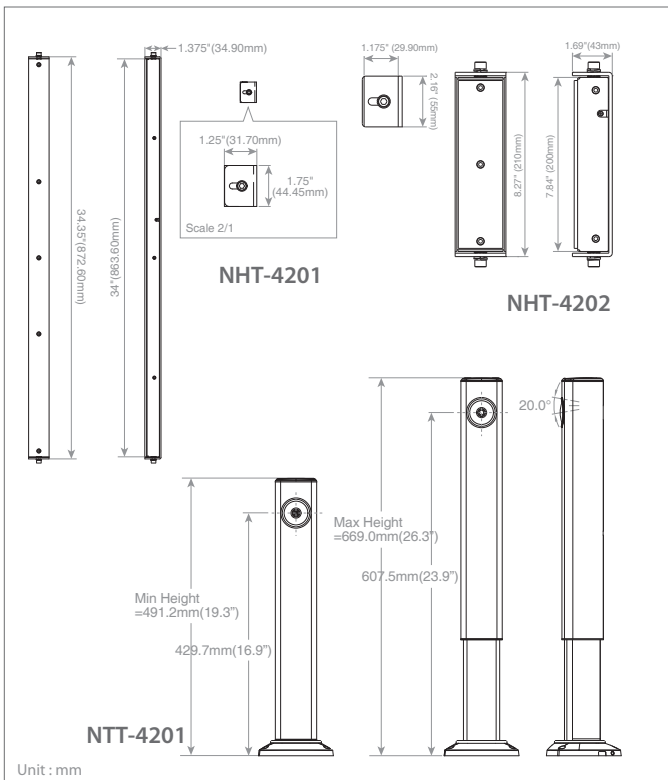

### Dimension

### Key Features

- Full HD(1920x1080) Resolution
- 4.0mm Fixed Pin Hole Lens(F=2.0)/3.7mm Fixed Lens(F=1.8, NTT-4201)
- SD Card Up to 32GB
- PoE, 12VDC