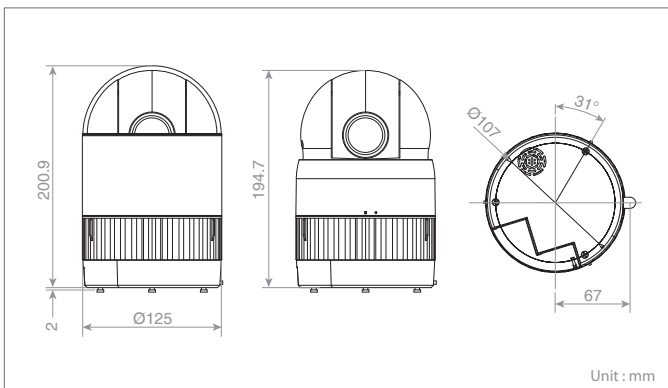

Dimension

NFX-22033B1/22033C1

Full HD 30X Built-in VCA, Smart IR Fastrax Network Camera

Key Features

- Full HD(1920x1080) Resolution with Compact Design
- Optical Zoom 30X, Digital Zoom 12X
- True Day & Night, Digital WDR
- Max. 380°/sec Speed(Preset)
- Preset(256), Tour(8), Pattern(8), Privacy(12), Motion(16)
- Alarm Input(4), Alarm Output(1), Audio Input(4), Audio Output(1)
- VCA(DIS, Defog, Face Detection, Tampering, Line Detector, Field Detector, Absent, Auto Tracking)
- SD Card Up to 32GB
- PoE, 12VDC, 24VAC
- IP66