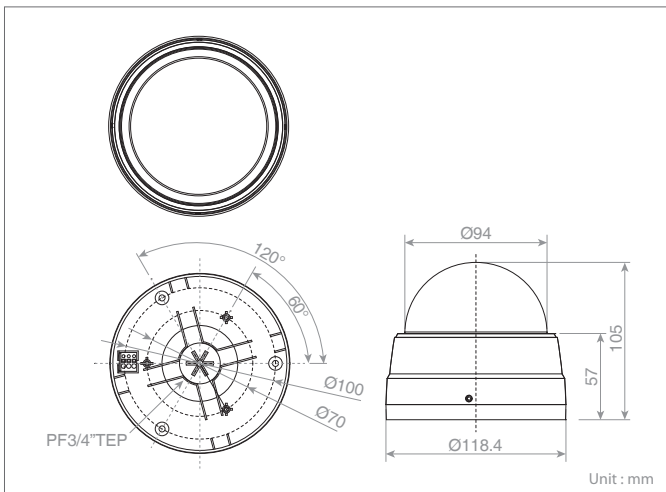

Software

- SmartManager
- NC-Titanium
- Tive HD
- Titanium Plus VMS

Optional Accessory

- HDB344(Wall Bracket)

Dimension

NDX-2221/2231

Full HD WDR, Built-in VCA Professional Indoor Dome Network Camera

Key Features